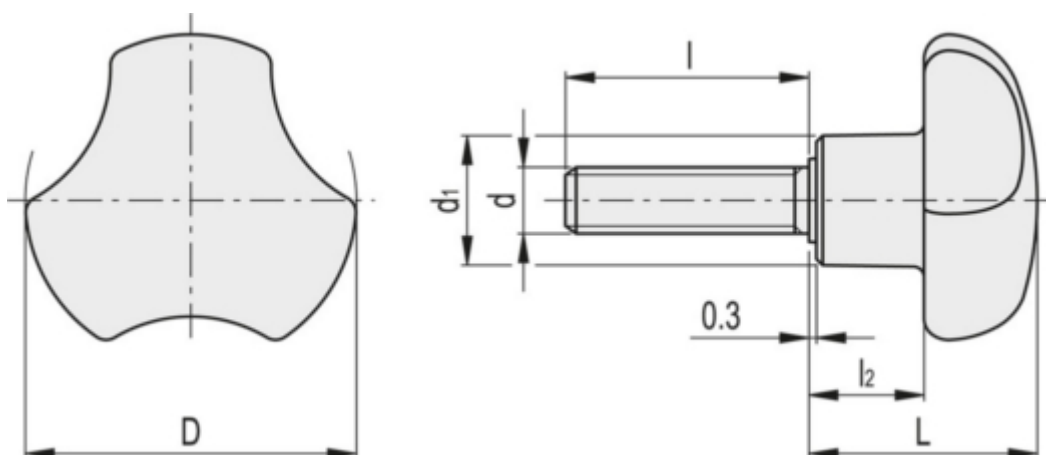

# Data Sheet

Article number: 2302151774

Description: Lobe knob  
VTT.40-SST-p-M8x20 CLEAN

## Measures

D	= 40
d1	= 16
Dg	= -
l2	= 13.5
L	= 27
L1	= 20
Weight in (g)	= 28